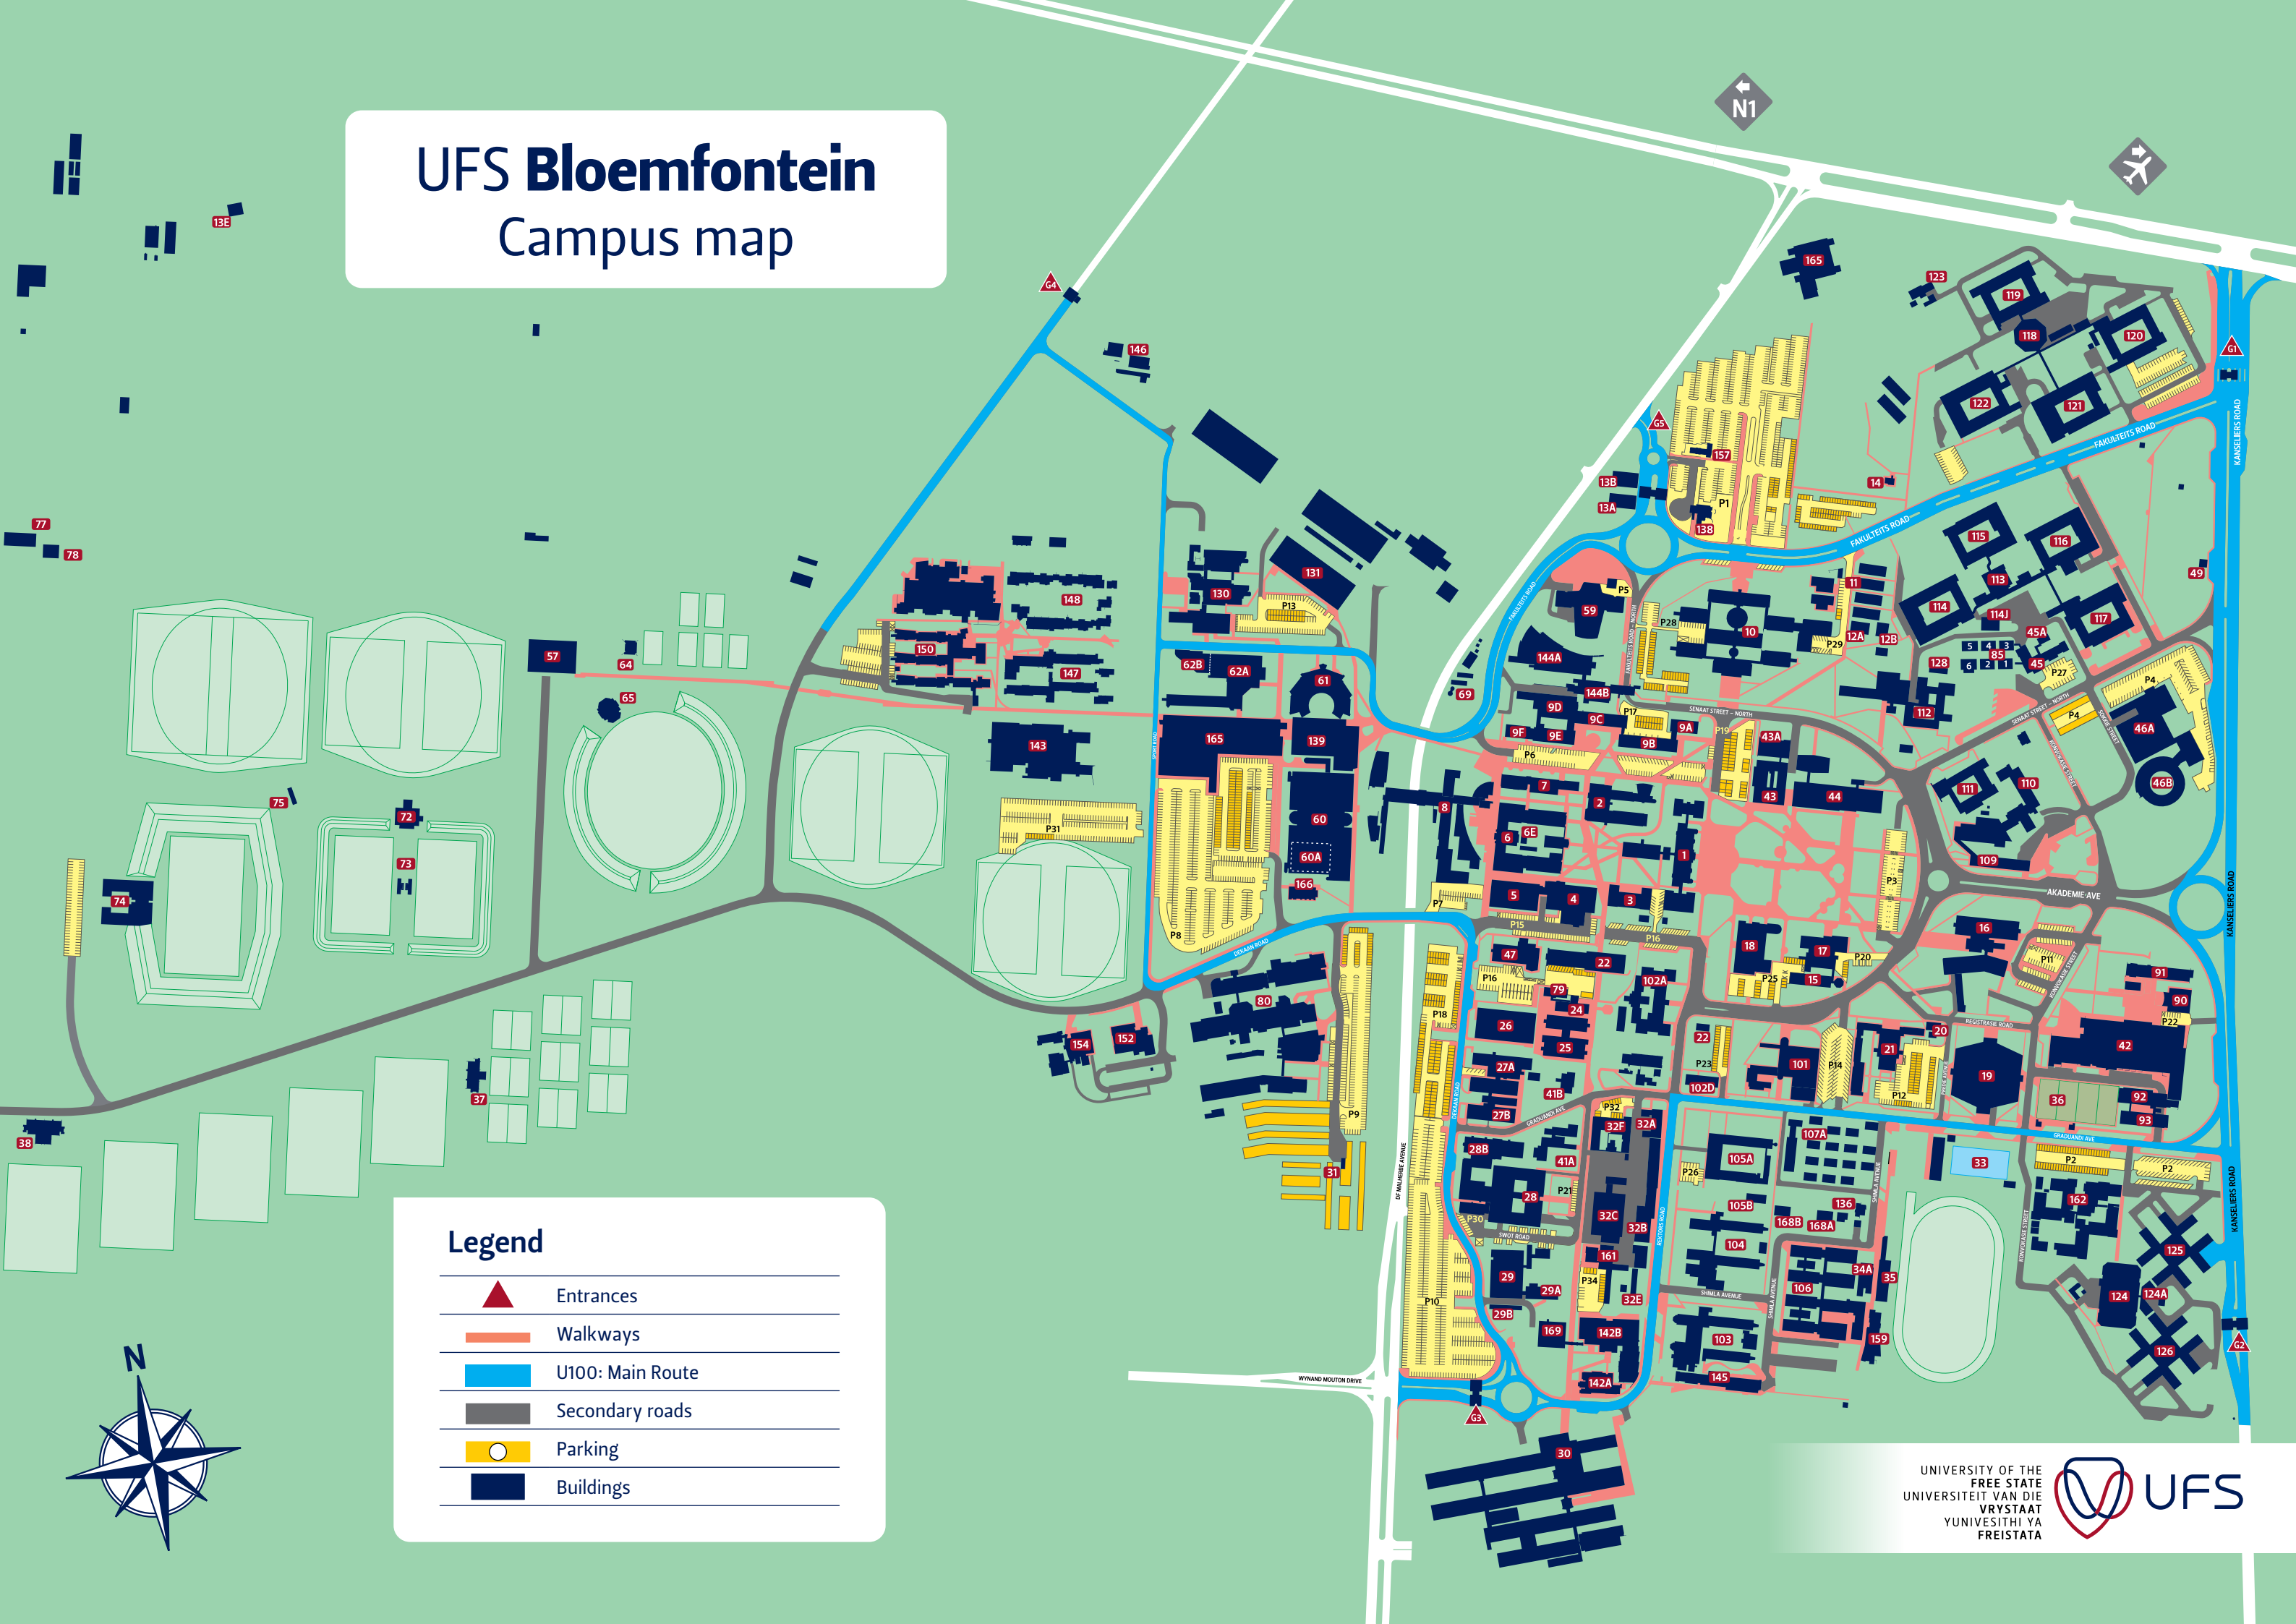

UFS Bloemfontein Campus map

Legend

- Entrances
- Walkways
- U100: Main Route
- Secondary roads
- Parking
- Buildings

SACAIR 2024 Venues | Marked with Orange highlights Buildings by numbers

No	Name
1	Main Building
2	Chemistry Building
3	Geography Building
4	Physics Building
5	Mathematical Sciences Building
6	Biology Building
6e	Biology Building
7	Psychology Building
8	Thakaneng Bridge
9	Flippie Groenewoud Building: Block A
10a	Agriculture Building
11	Agriculture Greenhouse
13a	Agriculture Metabolism Building
13b	Agriculture Small-Stock Research Building
13e	Meteorology Building (West Campus)
14	Agriculture Meteorology Building
15	Theology Building
16	George du Toit Administration Building
17	Idalia Loots Building
18	H van der Merwe Scholtz Hall
19	Callie Human Centre
20	Botho Building
21	Scaena
22	First University Building
23	Stef Coetzee Building
24	Stabilis Annex
25	Stabilis Lecture Halls
26	Architecture Building
27a	Groundwater Studies
27b	Engineering Sciences Building
28	Microbial, Biochemical and Food Biotechnology
28b	Biotechnology Building
29	Animal Research Centre
29a	National Control Laboratory
29b	Substation: Animal Research Centre
30	Francois Retief Building: Block A
32a	Communication Science
32b	Provisioning
32c	Workshop: Technical /Electric
34	Eagles Nest
35	Pellies Park
38	Soccer Clubhouse
39	Greenhouse And Store
41a	Bioinformatics
41b	Storeroom Facilities (Old Supervisor's House)
42	Examination Centre
43	Johannes Brill Building
43a	Benito Khotseng Building
44	Equitas Building
45	Protection Services
45a	Protection Services Parade Room
46a	Odeion
46b	Odeion School of music
47	Geology
57	RAG Place
59	Wynand Mouton Theatre
60	UFS-Sasol Library
60a	CTL (inside the UFS-Sasol Library)
61	Genmin Lectorium
62	Winkie Direko Building
62a	Science Education (Sci-Ed) Building
63	Western Substation
64	Netball Clubhouse
65	Cricket Clubhouse
72	Astro Clubhouse
73a	Astro Hockey Fields
74	Shimla Park
75	Toilet Block: West Campus
77	Sports Storage Building: Assembly Building: West Campus
79	Quantity Surveying And Construction Management
80	Pharmacology And Physiology: Block A
82	Centlec Universitas Distribution Centre
85.1	Protection Services Offices : No 1
85.2	Pres Steyn Cottage No 2
85.3	Pres Steyn Cottage No 3
85.4	Pres Steyn Cottage No 4
85.5	Pres Steyn Cottage No 5
85.6	Pres Steyn Cottage No 6
90	Albert Wessels Auditorium
91	Benedictus Kok Building
91b	Health Sciences Nursing Academemc & Research Space
92	Bureau For Student Counselling & Health
93	Sports Bureau
101	Centenary Complex
102a	Abraham Fischer Residence

Monday, 2 December : Student Ice-breaker